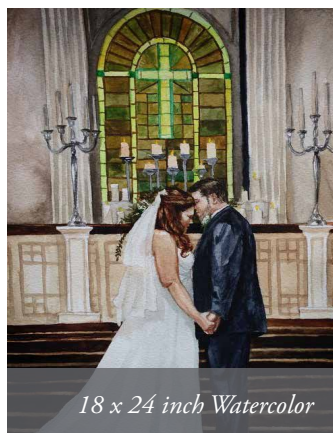

9x12 inch Watercolor Portrait Favors*\$1,600.00

*Maggie paints your guests as your special wedding favor. Each guests sits at her table and she creates a 5 min watercolor portrait that they can take home at the end of the night. Each painting is on archival cotton cold press paper, and this package includes the full time of your reception. *Parties of 100 or less only.*

Maggie Smith Kuhn

The finished product.

Two watercolors complete & a happy bride.

16 x 20 inch Acrylic

18 x 24 inch Watercolor

18 x 24 inch Drawing

9 x 12 inch Portrait Favor