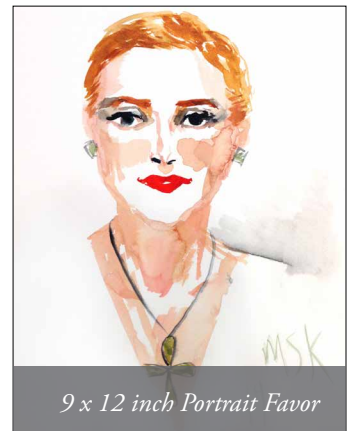

9x12 inch Watercolor Portrait Favors*\$1,600.00

*Maggie paints your guests as your special wedding favor. Each guests sits at her table and she creates a 5 min watercolor portrait that they can take home at the end of the night. Each painting is on archival cotton cold press paper, and this package includes the full time of your reception. *Parties of 100 or less only.*

Maggie Smith Kuhn

The finished product.

Two watercolors complete & a happy bride.

16 x 20 inch Acrylic

18 x 24 inch Watercolor

18 x 24 inch Drawing

9 x 12 inch Portrait Favor

CONTACT MAGGIE: iamnotmaggie@gmail.com | 770.547.4352 | iamnotmaggie.com