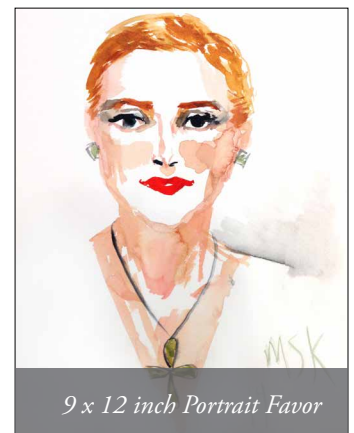

9x12 inch Watercolor Portrait Favors*\$1,600.00

*Maggie paints your guests as your special wedding favor. Each guests sits at her table and she creates a 5 min watercolor portrait that they can take home at the end of the night. Each painting is on archival cotton cold press paper, and this package includes the full time of your reception. *Parties of 100 or less only.*

Maggie Smith Kuhn

The finished product.

Two watercolors complete & a happy bride.

16 x 20 inch Acrylic

18 x 24 inch Watercolor

18 x 24 inch Drawing

9 x 12 inch Portrait Favor