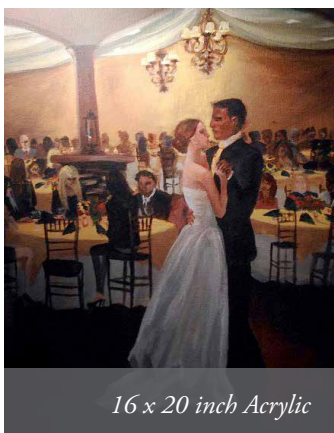

Two 18x24 inch Watercolor Paintings\$2,250.00

This package is specific to your venue locations. It includes an 18x24 inch watercolor of the ceremony, as well as a 18x24 inch watercolor of the reception. The paintings are rendered on archival cotton cold press paper. This package comes guaranteed with 6 hours of live event entertainment.

9x12 inch Watercolor Portrait Favors*\$1,600.00

*Maggie paints your guests as your special wedding favor. Each guests sits at her table and she creates a 5 min watercolor portrait that they can take home at the end of the night. Each painting is on archival cotton cold press paper, and this package includes the full time of your reception. *Parties of 100 or less only.*

Maggie Smith Kuhn

The finished product.

Two watercolors complete & a happy bride.

16 x 20 inch Acrylic

18 x 24 inch Watercolor

18 x 24 inch Drawing

9 x 12 inch Portrait Favor