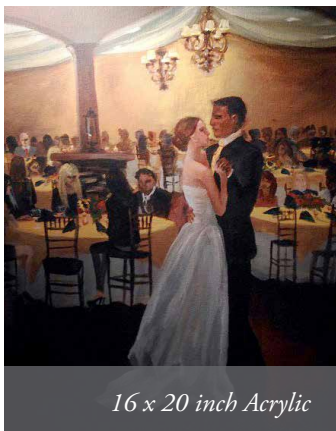

16 x 20 inch Acrylic