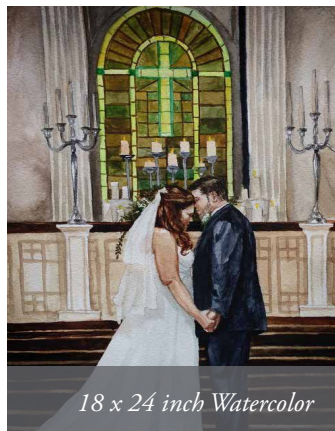

9x12 inch Watercolor Portrait Favors*\$1,600.00

*Maggie paints your guests as your special wedding favor. Each guests sits at her table and she creates a 5 min watercolor portrait that they can take home at the end of the night. Each painting is on archival cotton cold press paper, and this package includes the full time of your reception. *Parties of 100 or less only.*

Maggie Smith Kuhn

The finished product.

Two watercolors complete & a happy bride.

16 x 20 inch Acrylic

18 x 24 inch Watercolor

18 x 24 inch Drawing

9 x 12 inch Portrait Favor

CONTACT MAGGIE: iamnotmaggie@gmail.com | 770.547.4352 | iamnotmaggie.com